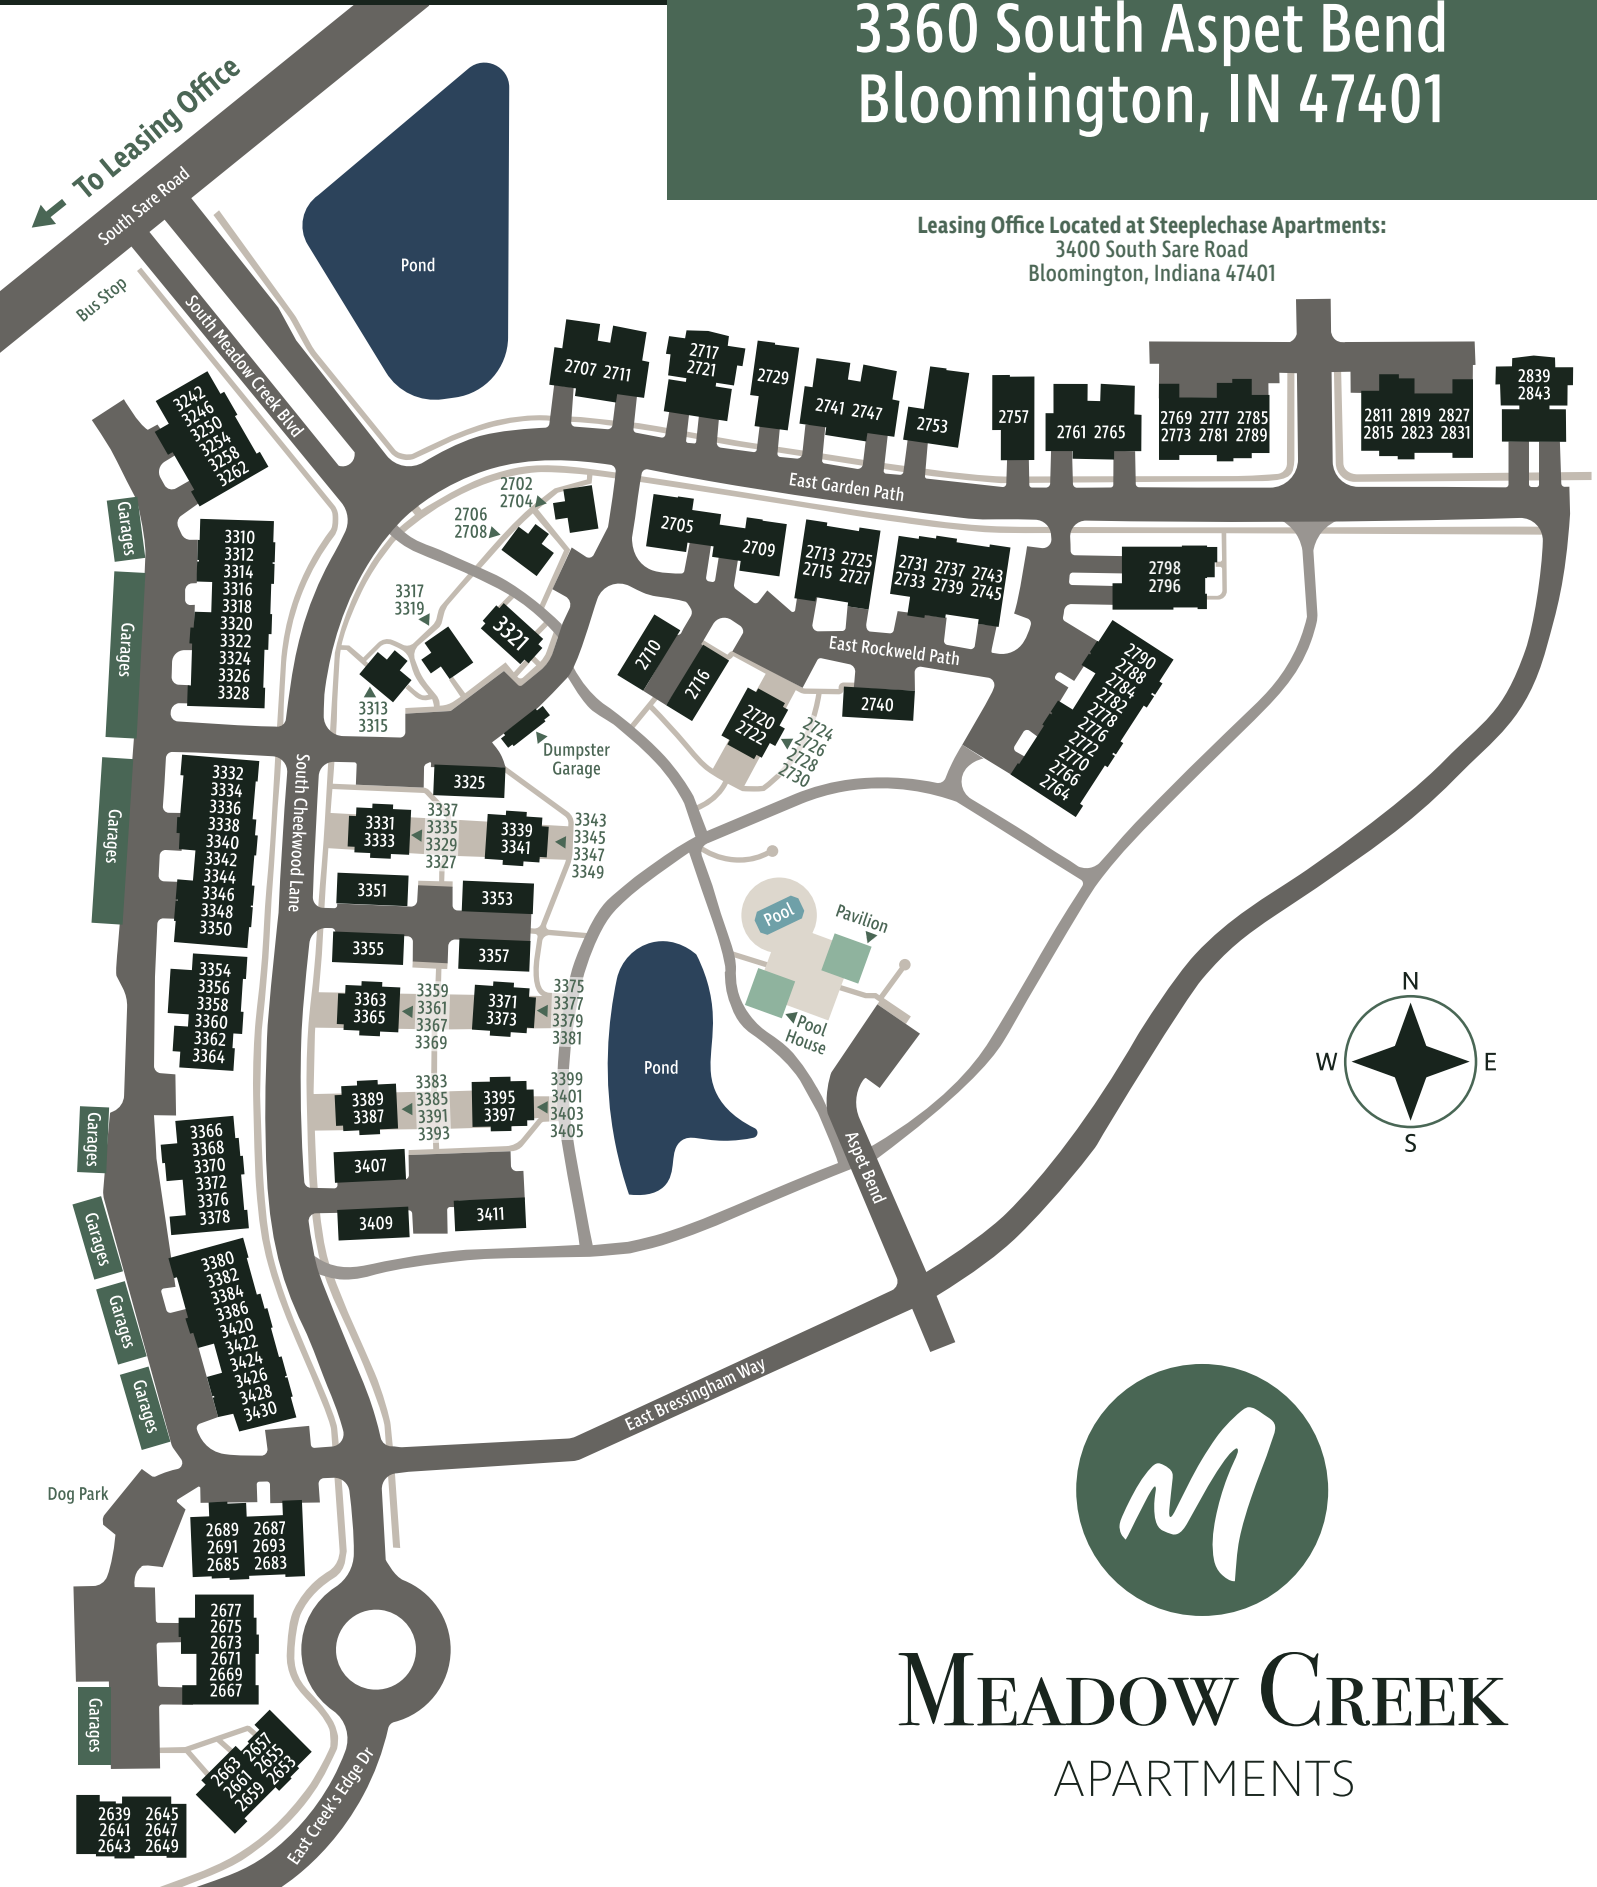

3360 South Aspet Bend Bloomington, IN 47401

Leasing Office Located at Steeplechase Apartments:
3400 South Sare Road
Bloomington, Indiana 47401

MEADOW CREEK APARTMENTS

MeadowCreekBloomington.com